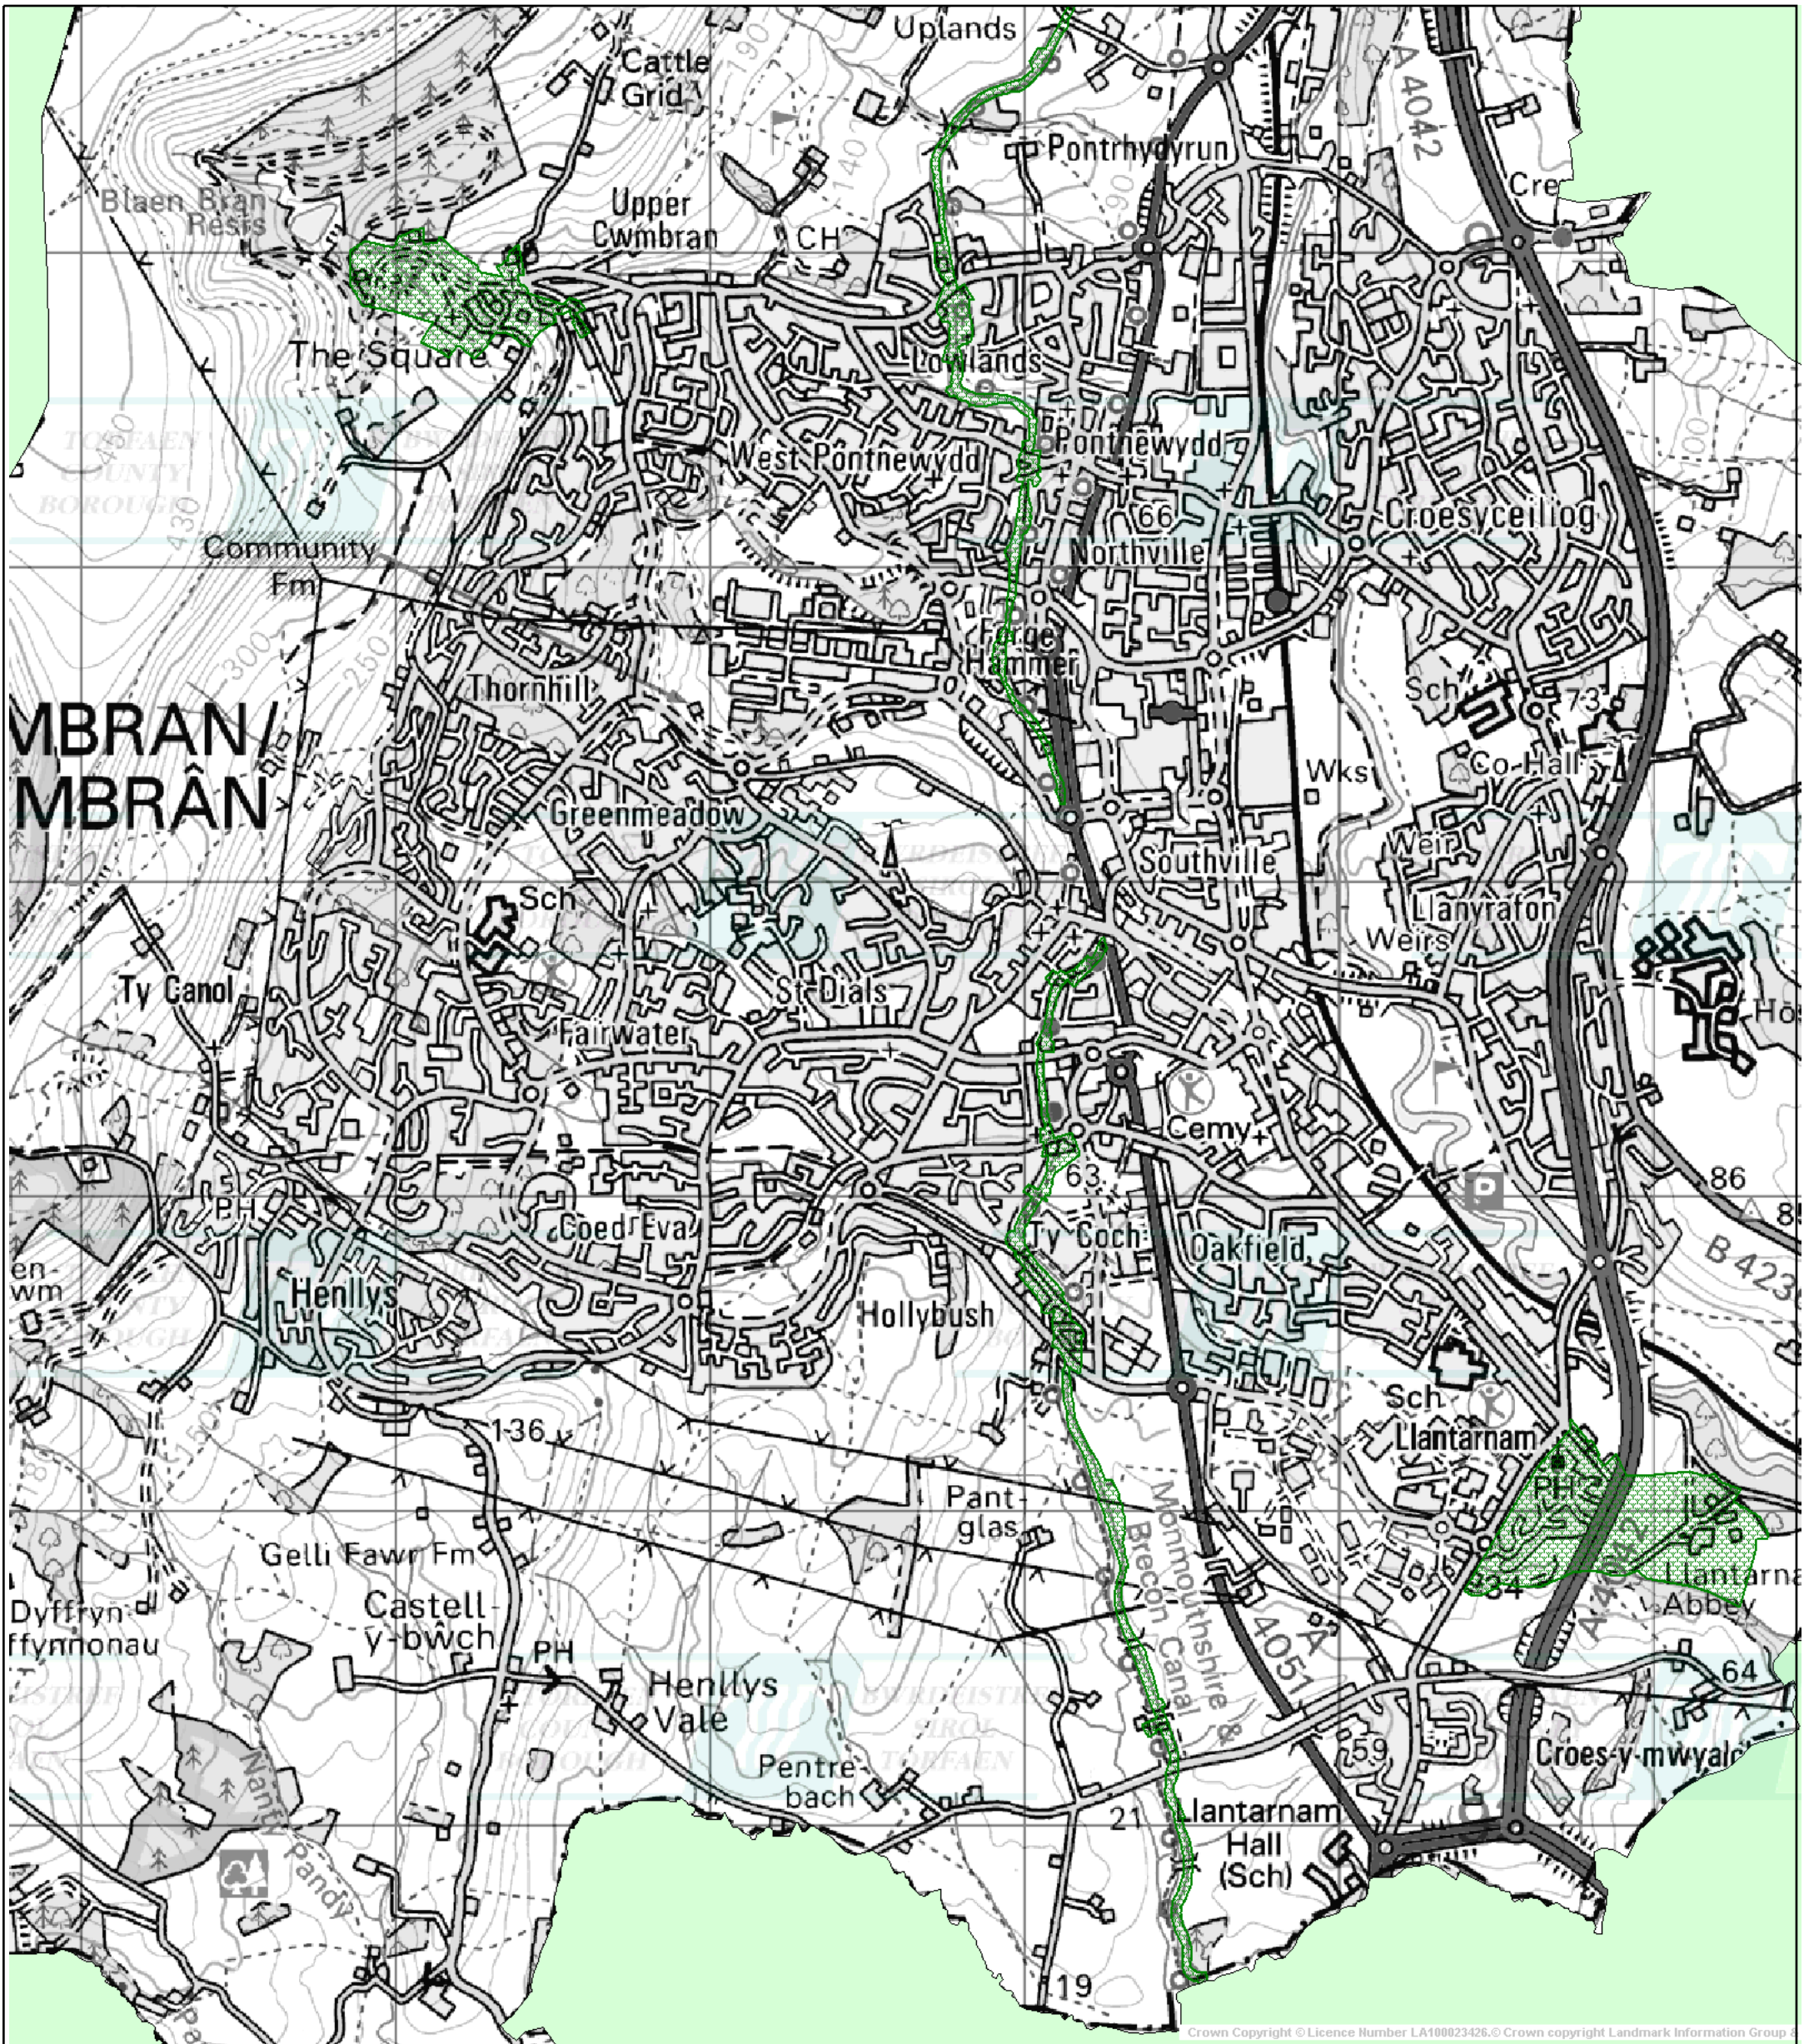

Crown Copyright © Licence Number LA100023426.
 Cities Revealed © copyright by The GeoInformation Group, 2007 and Crown Copyright © All rights reserved.
 Copyright © and/or Database Right Landmark Information Group and Ordnance Survey Crown Copyright and/or Database Right 2002. All Rights Reserved.

Performance & Engagement
 Alison Ward
 Chief Executive

This map is reproduced from Ordnance Survey material with the permission of Ordnance Survey on behalf of the Controller of Her Majesty's Stationary Office © Crown Copyright. Unauthorised reproduction infringes Crown Copyright and may lead to prosecution or civil proceedings. Torfaen CBC, Licence No LA100023426.

Scale 1/20000 User = USR1303377

Centre = 328776 E 199388 N

Date 11/10/2012

Crown Copyright © Licence Number LA100023426. Cities Revealed © copyright by The GeoInformation Group, 2001 and Crown Copyright ©. All rights reserved. Copyright © and/or Database Right Landmark Information Group and Ordnance Survey Crown Copyright and/or Database Right 2002. All Rights Reserved.

Scale 1/20000 User = USR1303377

Centre = 328625 E 194447 N

Date 11/10/2012