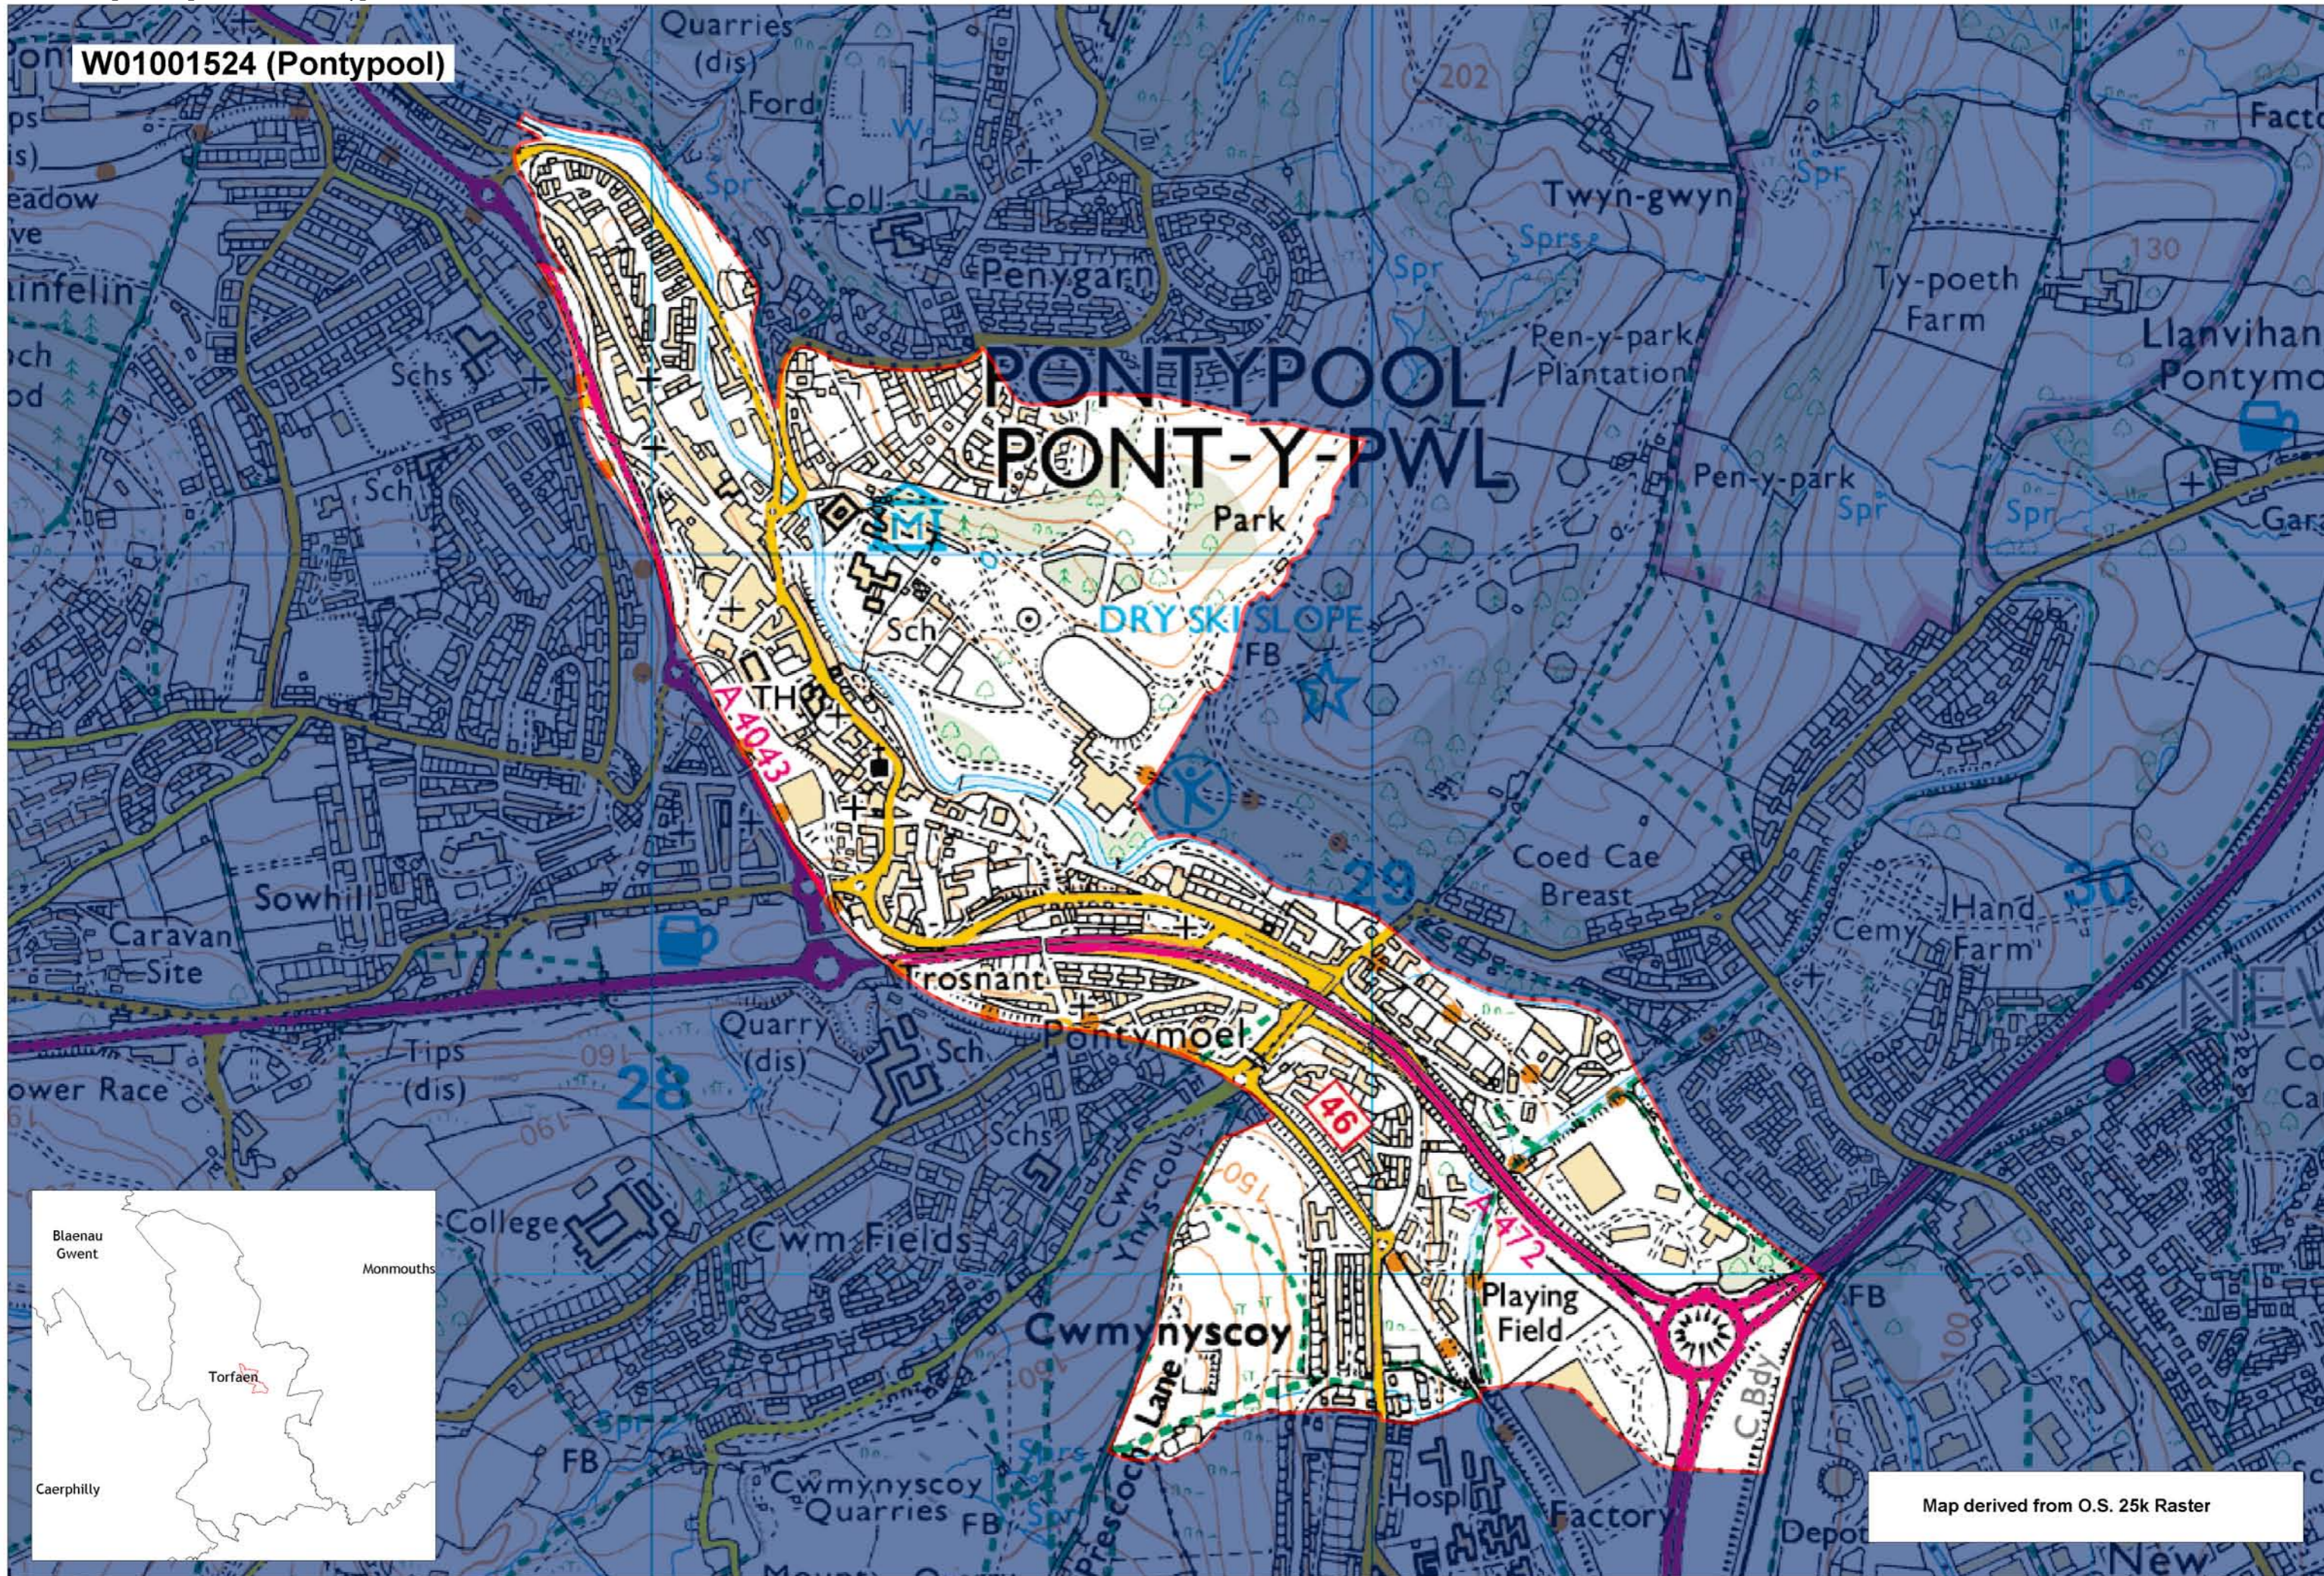

W01001524 (Pontypool)

Map derived from O.S. 25k Raster