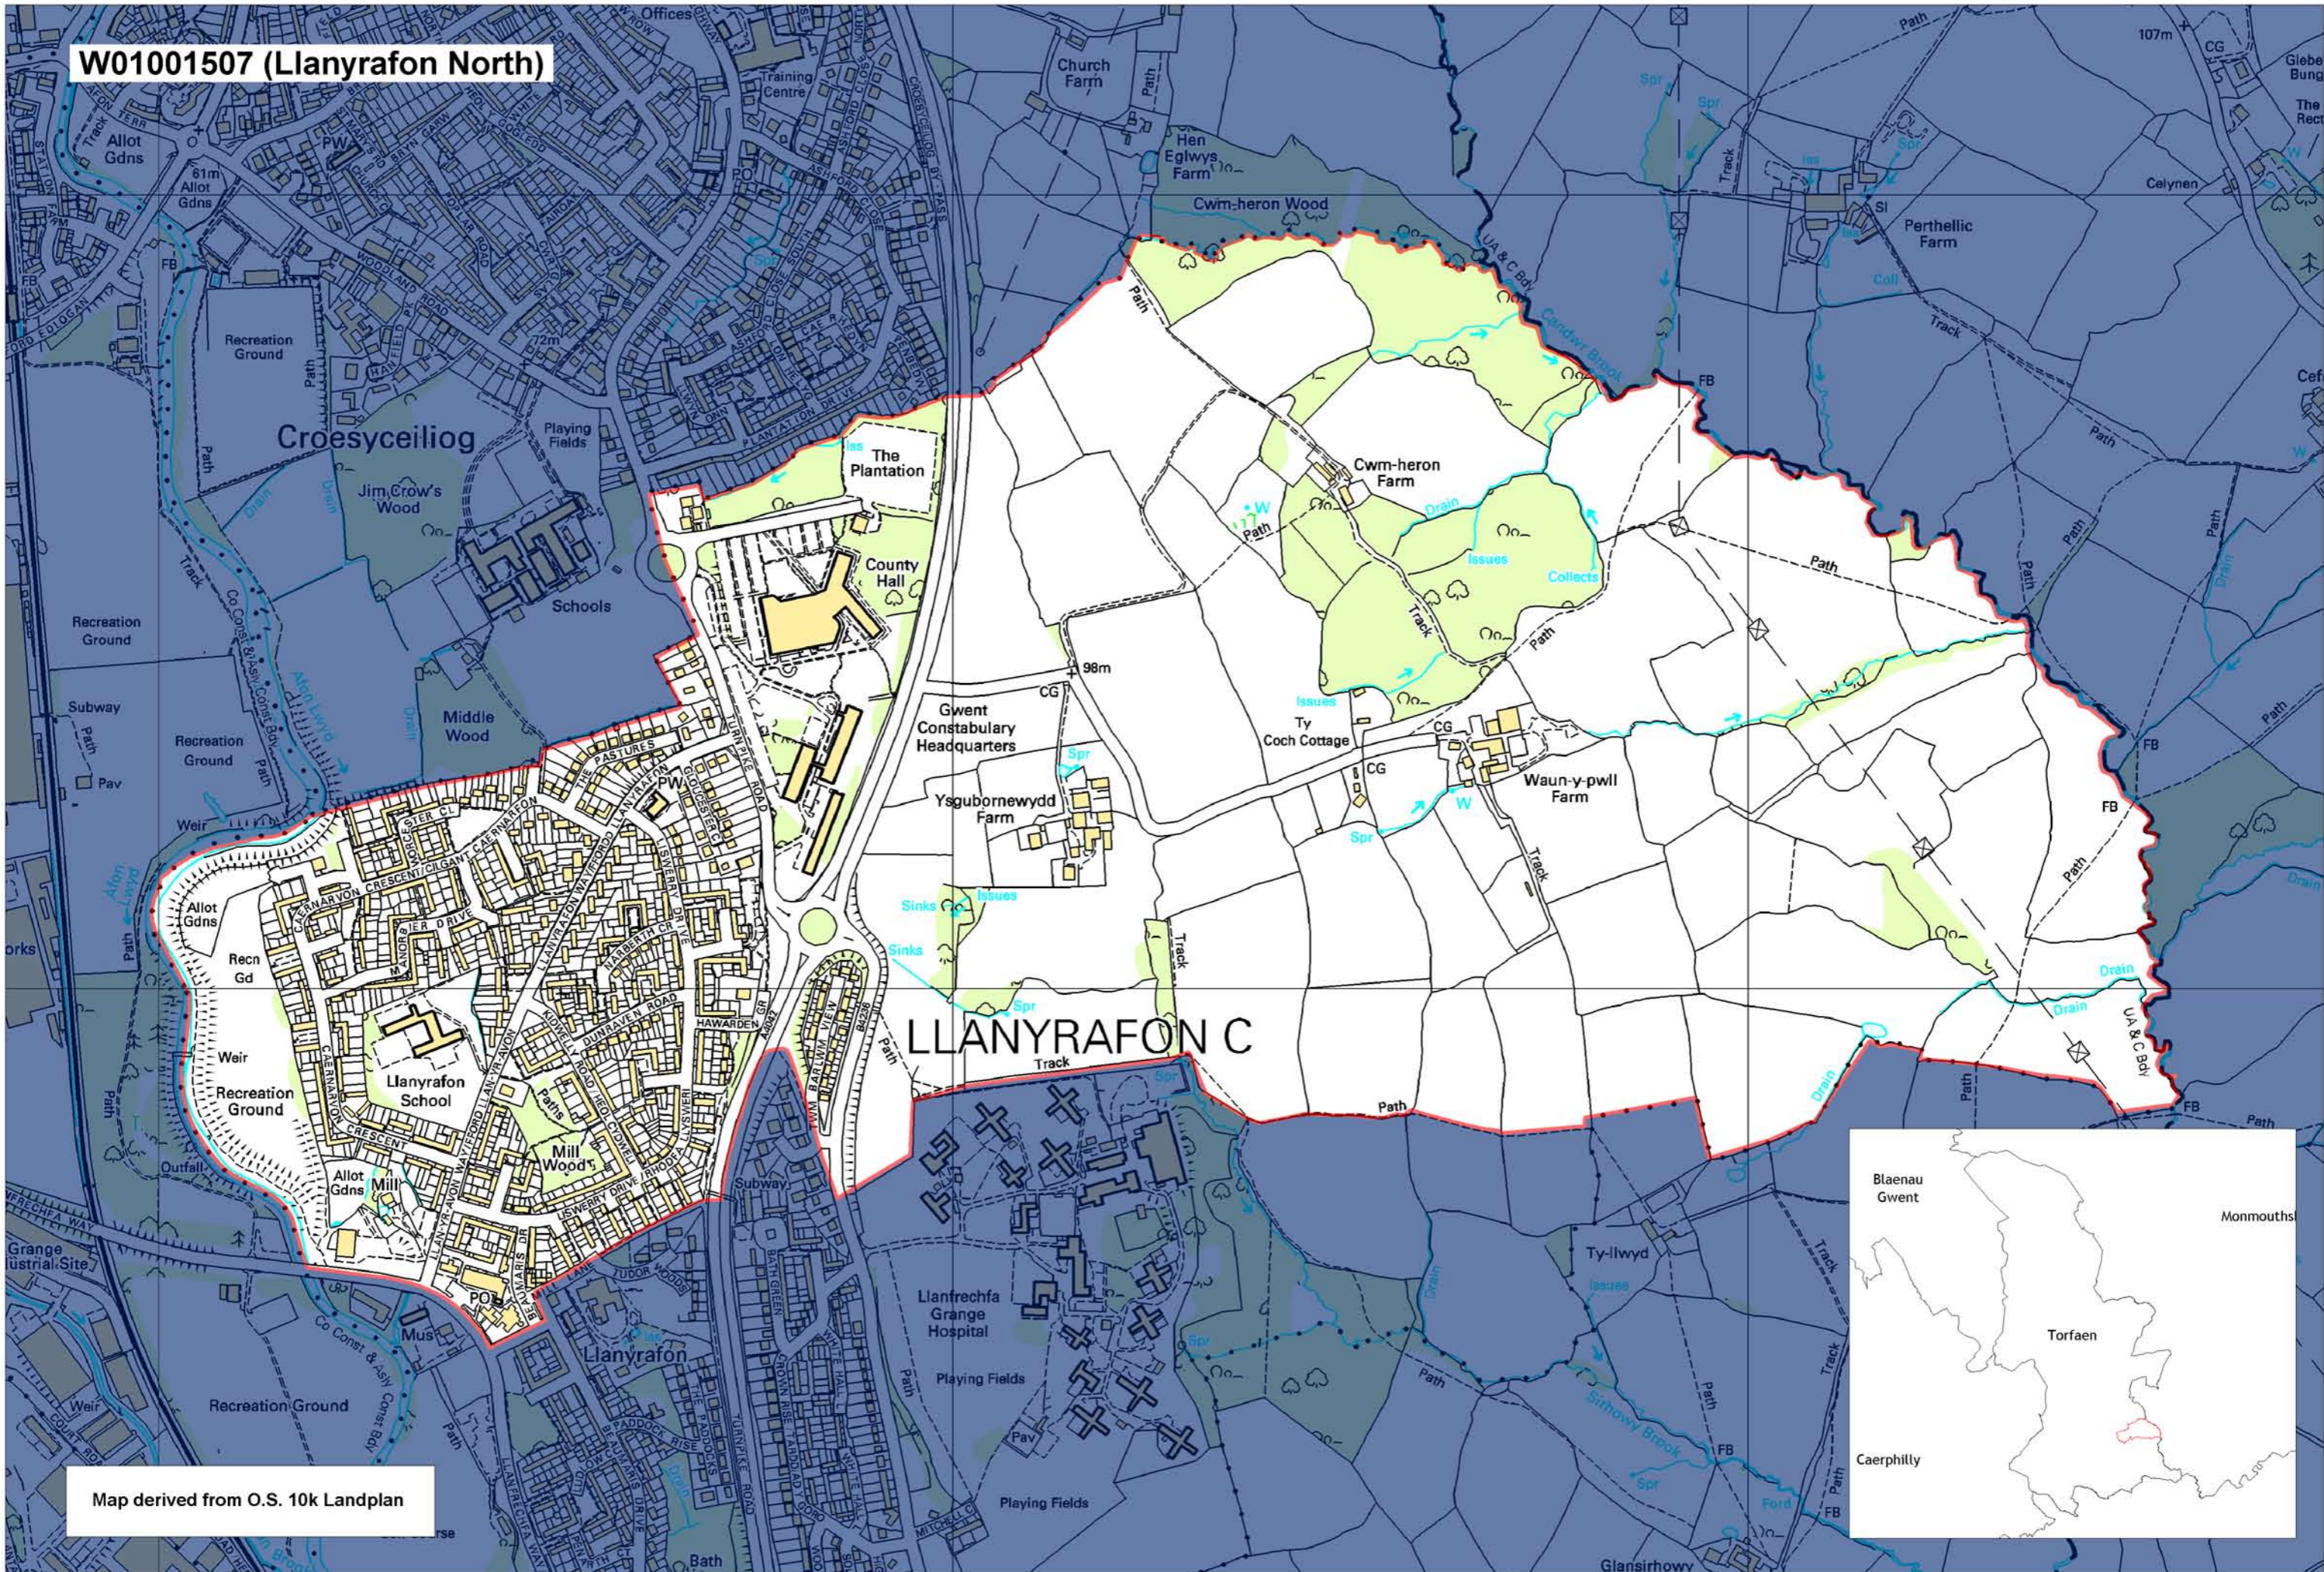

W01001507 (Llanyrafon North)

Map derived from O.S. 10k Landplan